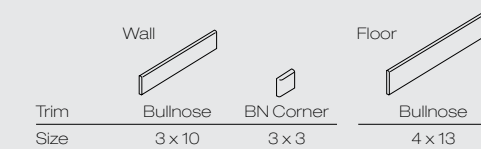

LISTEL (BRONZE)  
3 x 10  
LWVA646-L\*

ROUGE

18 x 18 (17 1/2 x 17 1/2) LFVA643-18  
13 x 13 (13 x 13) LFVA643-13

MOSAIC  
7 x 13  
LFVA643-B

MOSAIC (Multicolor)  
7 x 13  
LFVA644-B\*

• Sizes in ( ) indicate nominal size. \* Coordinates with all four Vail colors.